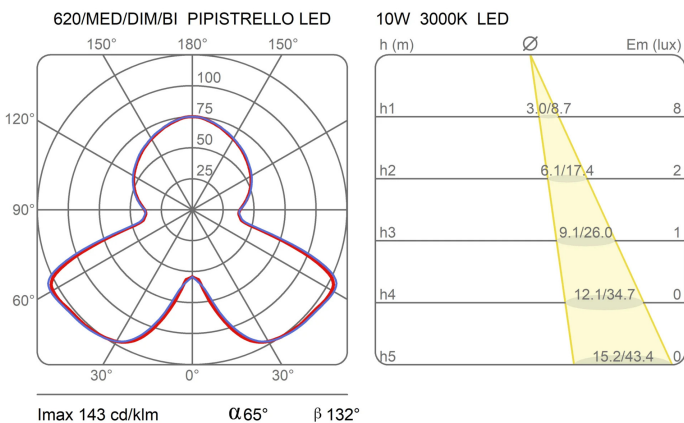

Family	Pipistrello Med
Typology	Table
Utilisation	Indoor

Dimensions

Height	50-62 cm
Diameter	40 cm
Power supply cable length	45+200 cm
Weight	5 Kg

Materials

Structure	aluminium brass copper stainless steel	Diffuser	methacrylate 040
Base	iron		

Voltage	230V	Watt	6.8 W
Power unit	Included	Lumen	868 lm
Mounting Power Supply	External	CRI	>80
Power supply	Electronic power supply	Duration	50000 h
Dimming	Dimmer on the cable	CCT	2700 K
		Energy class	E

Certifications

EcoLabel

Photometric curves